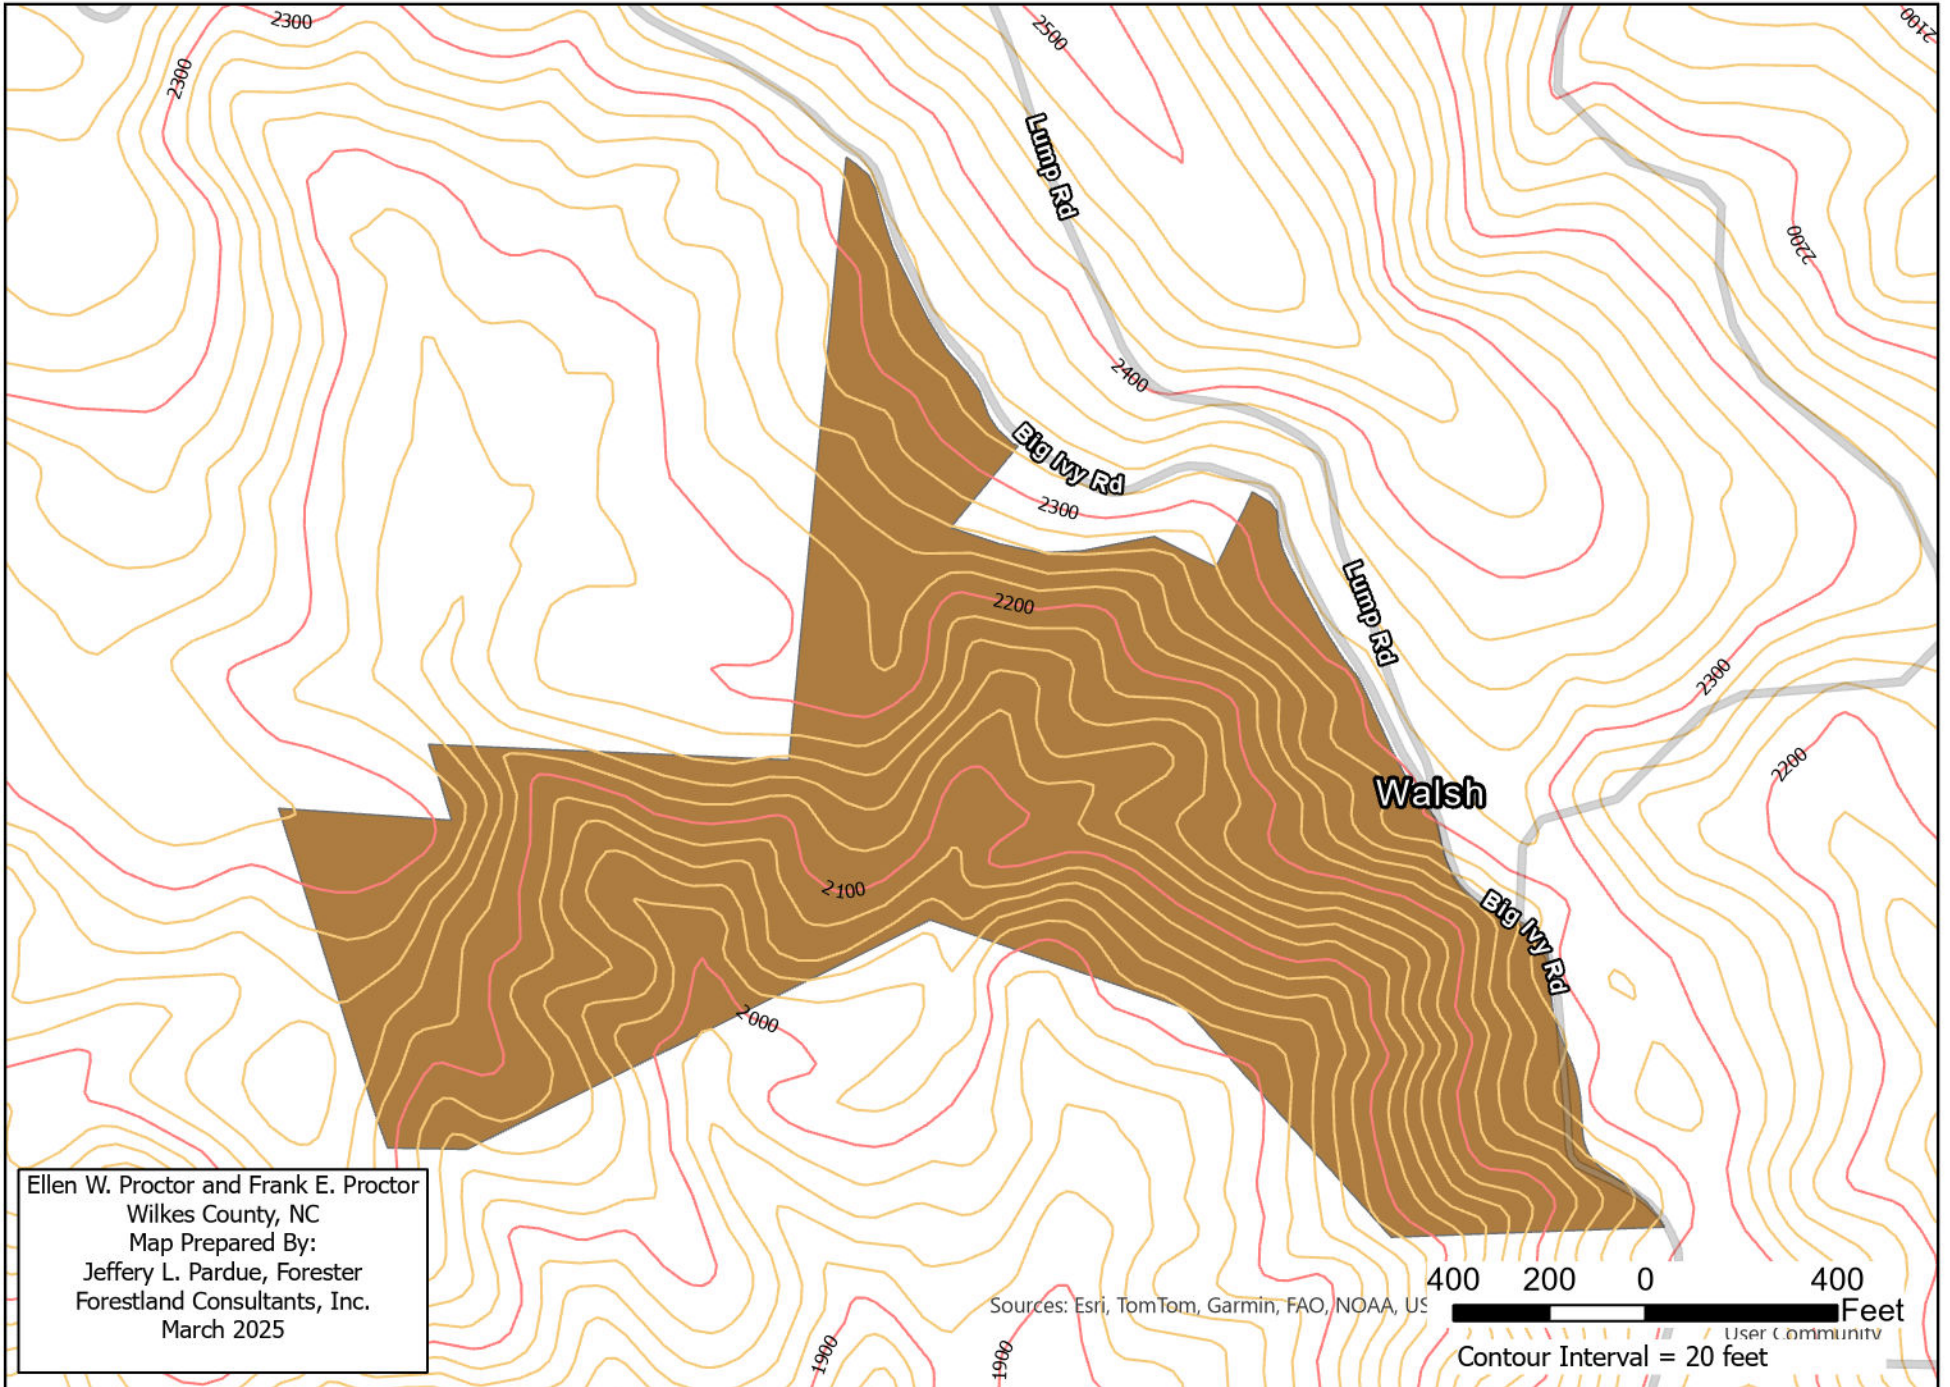

Topographic Map

MLS# 1175424

Ellen W. Proctor and Frank E. Proctor
Wilkes County, NC
Map Prepared By:
Jeffery L. Pardue, Forester
Forestland Consultants, Inc.
March 2025