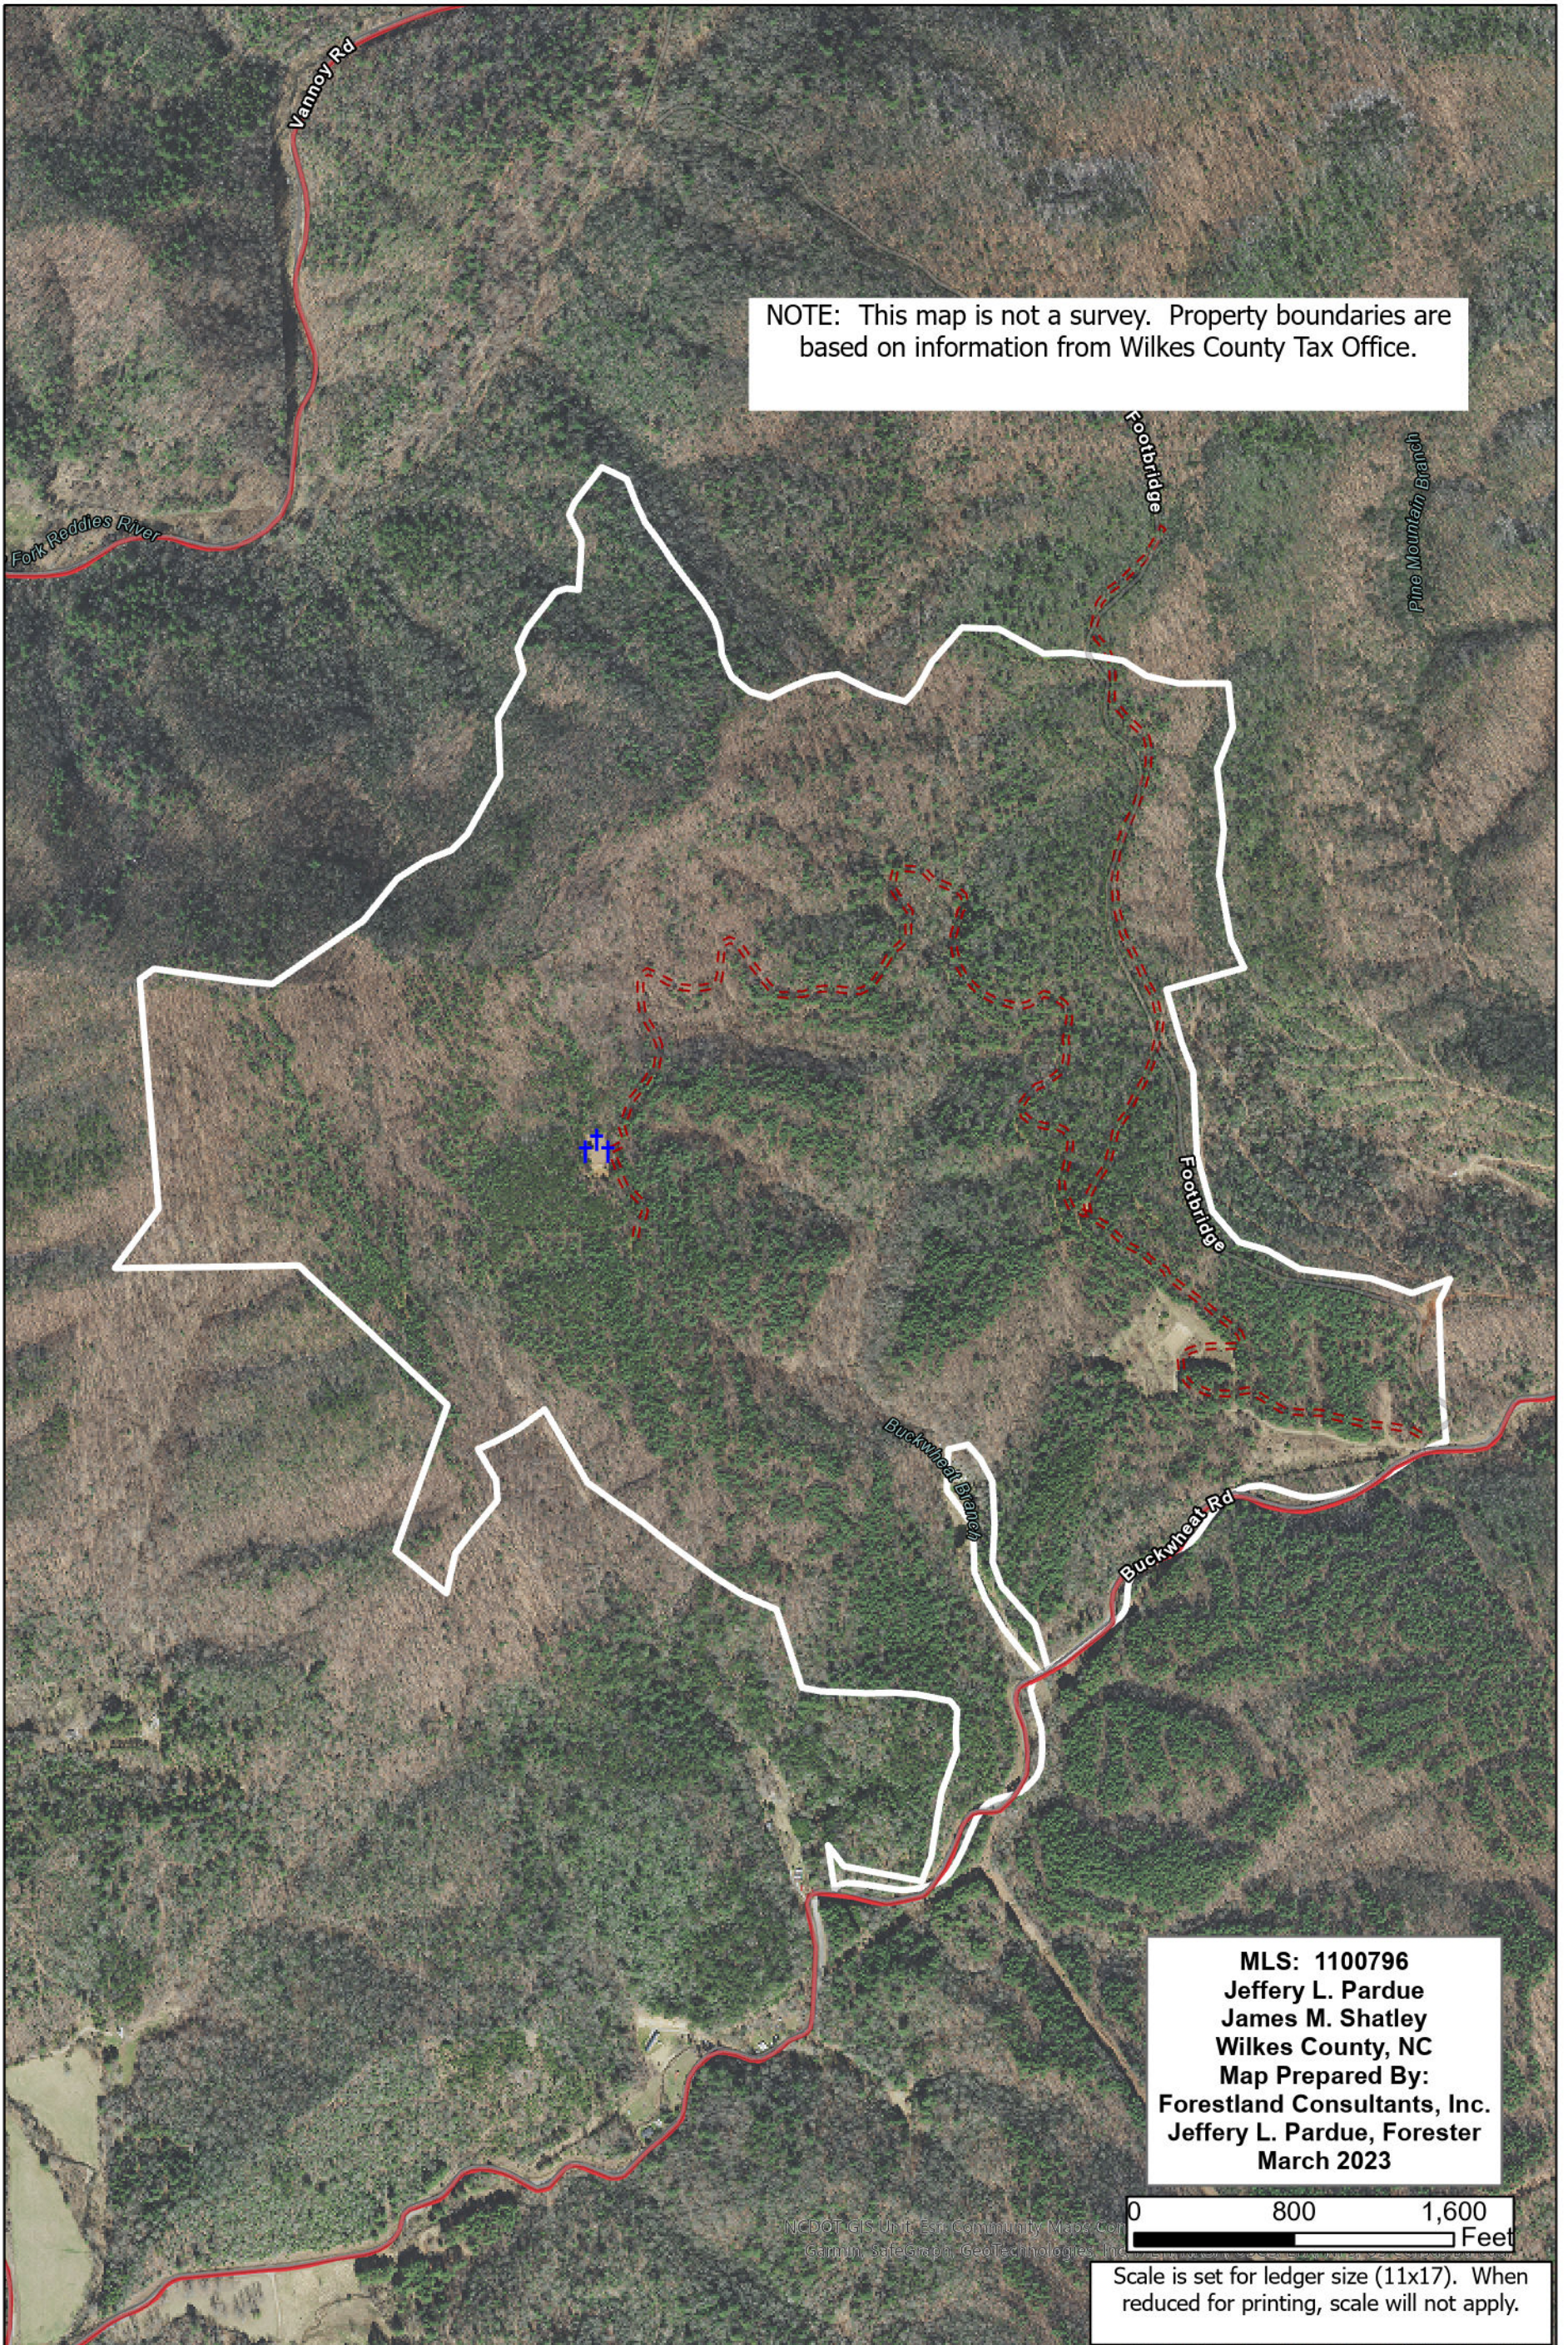

AERIAL PHOTO MAP

NOTE: This map is not a survey. Property boundaries are based on information from Wilkes County Tax Office.

MLS: 1100796
Jeffery L. Pardue
James M. Shatley
Wilkes County, NC
Map Prepared By:
Forestland Consultants, Inc.
Jeffery L. Pardue, Forester
March 2023

NCDOT GIS Unit, Esri Community Maps Center
Garmin, SafeGrap, GeoTechnology, Inc.

0 800 1,600 Feet

Scale is set for ledger size (11x17). When reduced for printing, scale will not apply.