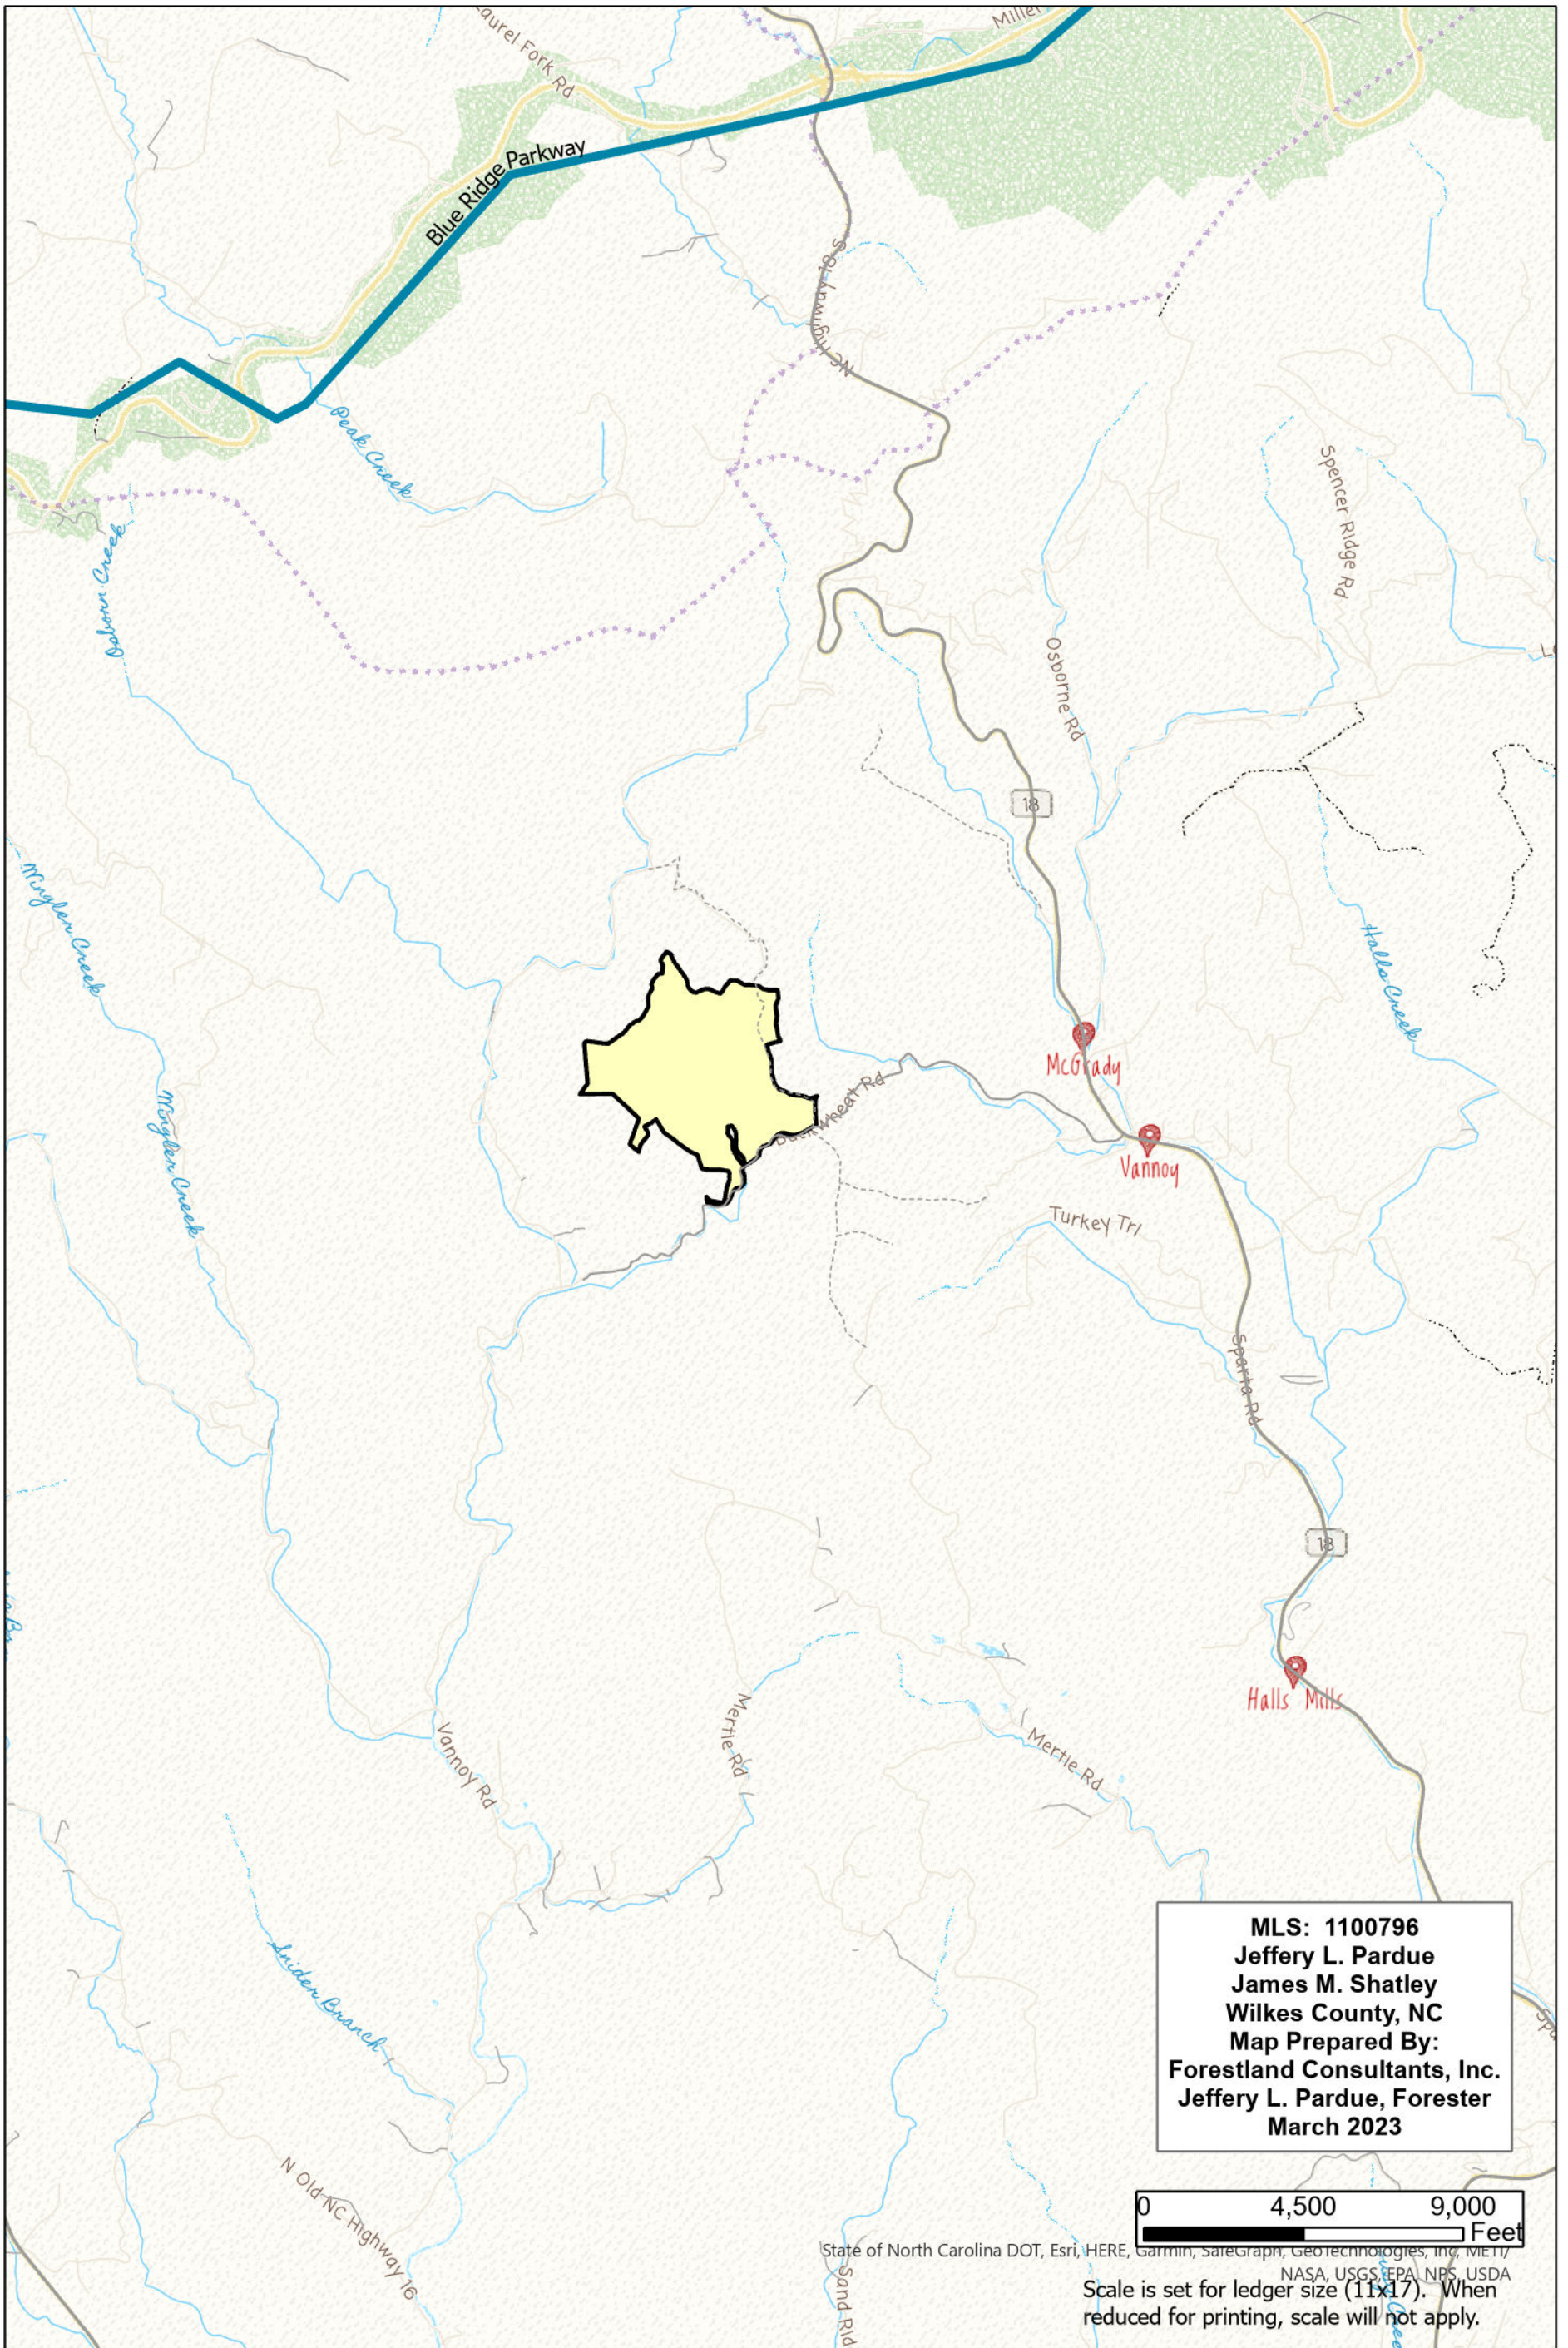

LOCATION MAP

MLS: 1100796
Jeffery L. Pardue
James M. Shatley
Wilkes County, NC
Map Prepared By:
Forestland Consultants, Inc.
Jeffery L. Pardue, Forester
March 2023

0 4,500 9,000
Feet

State of North Carolina DOT, Esri, HERE, Garmin, SateGraph, GeoTechnologies, Inc, METI/
NASA, USGS, EPA, NPS, USDA
Scale is set for ledger size (11x17). When reduced for printing, scale will not apply.